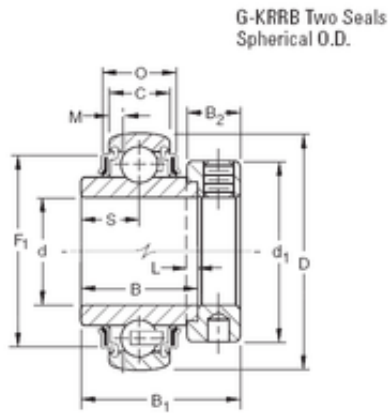

PVQ BEARINGS LIMITED

66,675 mm x 125 mm x 68,26 mm TIMKEN G1210KRRB Insert Bearings Spherical OD

Bearing No. G1210KRRB

Size	66.675x125x68.26 mm
Bore Diameter	66,675 mm
Outer Diameter	125 mm
Width	68,26 mm
d	66,675 mm
D	125 mm
B	68,26 mm
C	28 mm
P	35,94 mm
O	109,17 mm
d1	96,8 mm
B1	5,08 mm
B2	23,8 mm
L	6,4 mm
S	34,1 mm
F1	79,4 mm
Weight	2,681 Kg
Basic dynamic load rating (C)	69,5 kN

G1210KRRB Bearing 2D drawings and 3D CAD models