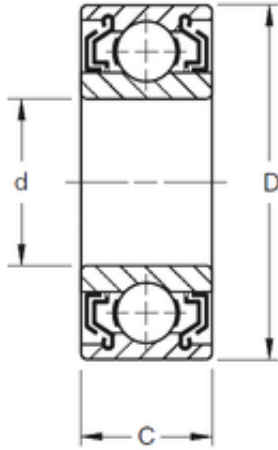

PVQ BEARINGS LIMITED

35 mm x 80 mm x 34,92 mm TIMKEN W307KLL Single Row Ball Bearings

Bearing No. W307KLL

Size	35x80x34.92 mm
Bore Diameter	35 mm
Outer Diameter	80 mm
Width	34,92 mm
d	35 mm
D	80 mm
B	34,92 mm
C	34,92 mm
Weight	0,78 Kg
Basic dynamic load rating (C)	37,7 kN

W307KLL Bearing 2D drawings and 3D CAD models